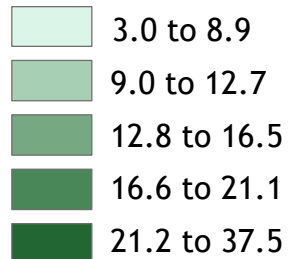

## Poverty Rate, 2012

### Percentage of the Population in Poverty

Each range of results includes approximately 20% of Virginia's localities.

NOTE: More information, including data sources, is available on Virginia Performs.