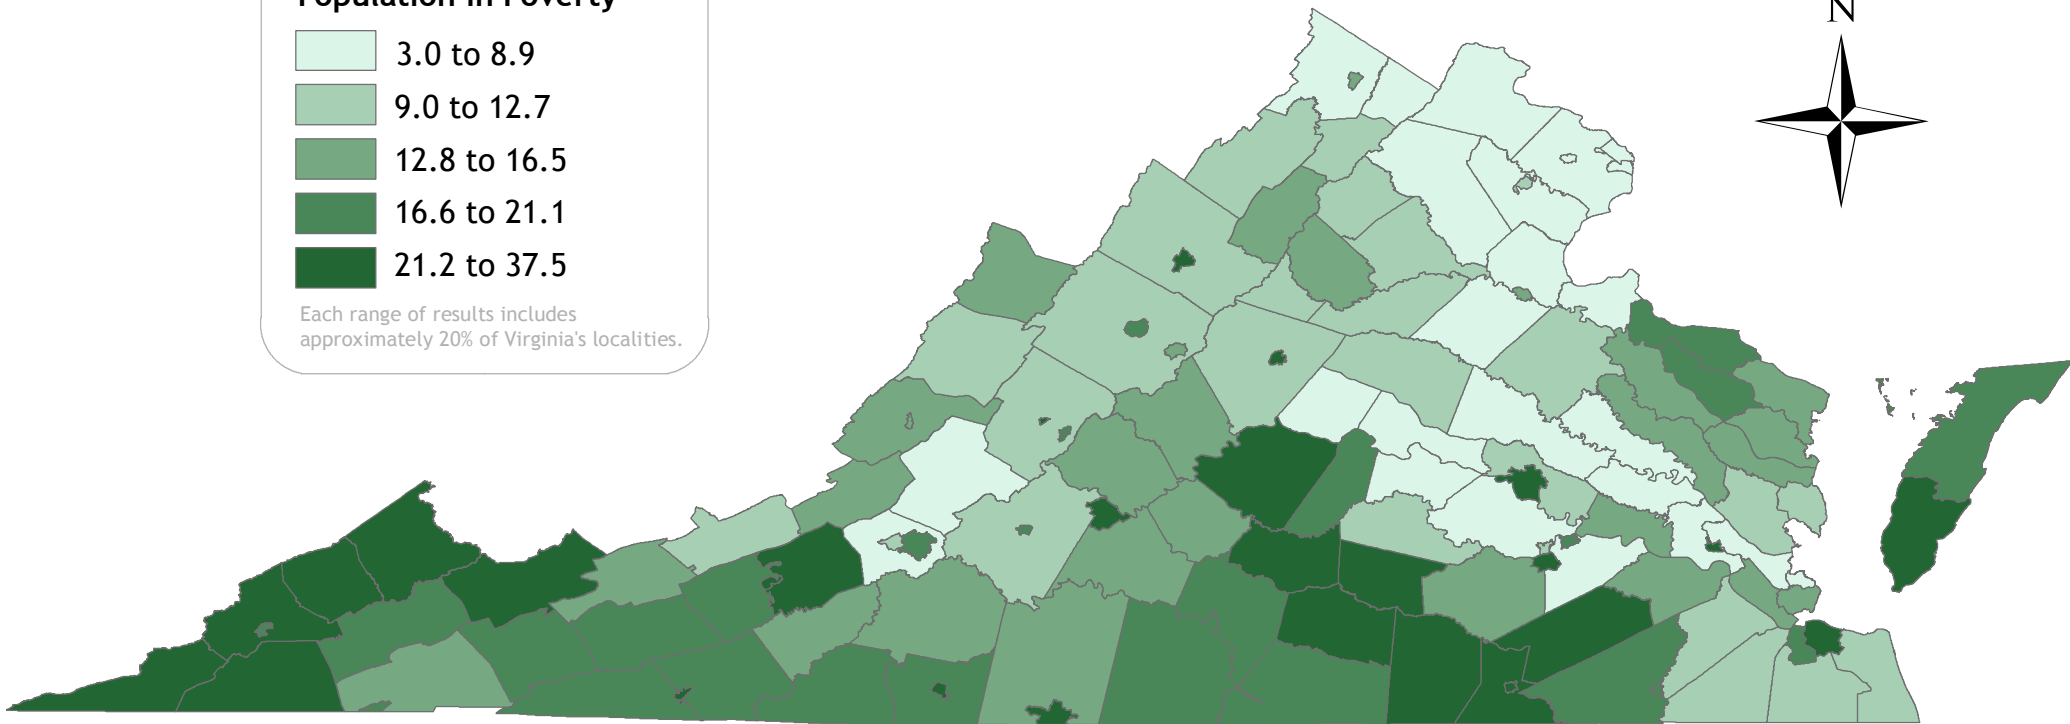

## Poverty Rate, 2012

### Percentage of the Population in Poverty

Each range of results includes approximately 20% of Virginia's localities.

NOTE: More information, including data sources, is available on Virginia Performs.