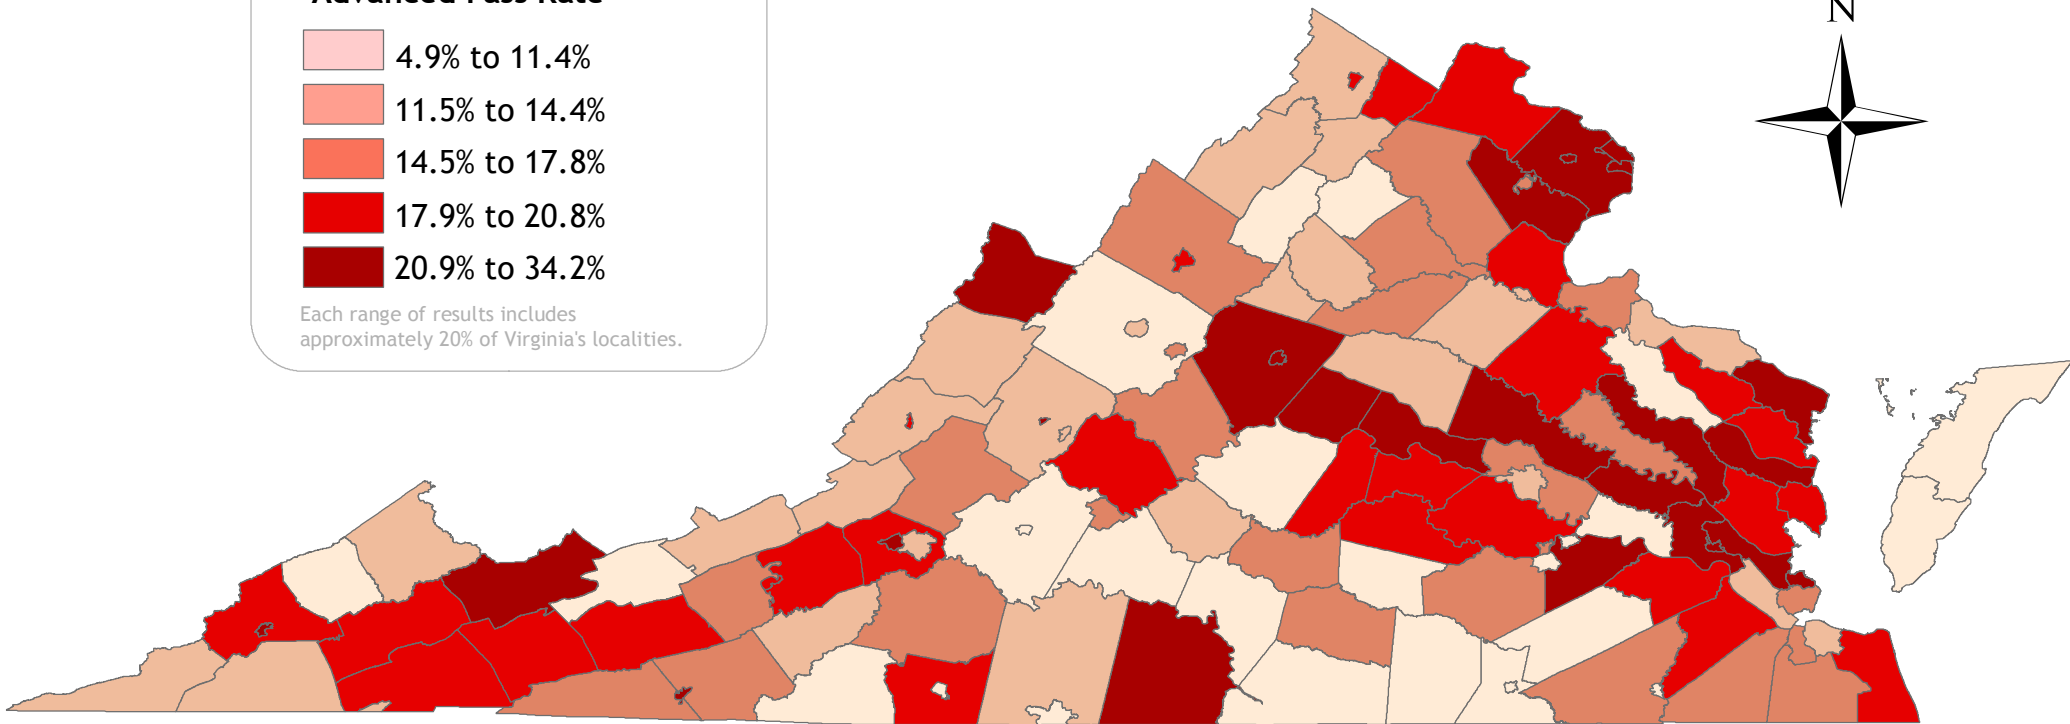

Third Grade Reading (Advanced), 2013

SOL Third Grade Reading Advanced Pass Rate

Each range of results includes approximately 20% of Virginia's localities.

NOTE: More information, including data sources, is available on Virginia Performs.