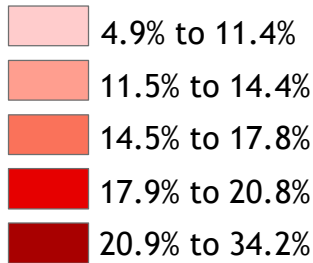

Third Grade Reading (Advanced), 2013

SOL Third Grade Reading Advanced Pass Rate

Each range of results includes approximately 20% of Virginia's localities.

NOTE: More information, including data sources, is available on Virginia Performs.