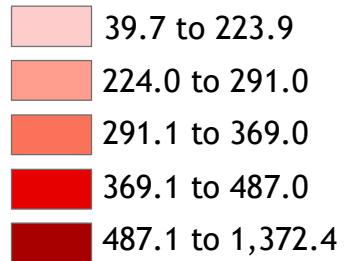

College Degrees (4-Year), 2013

**Bachelor's Degrees Awarded
by Origin of Student
per 100,000 Population**

Each range of results includes approximately 20% of Virginia's localities.

NOTE: More information, including data sources, is available on Virginia Performs.