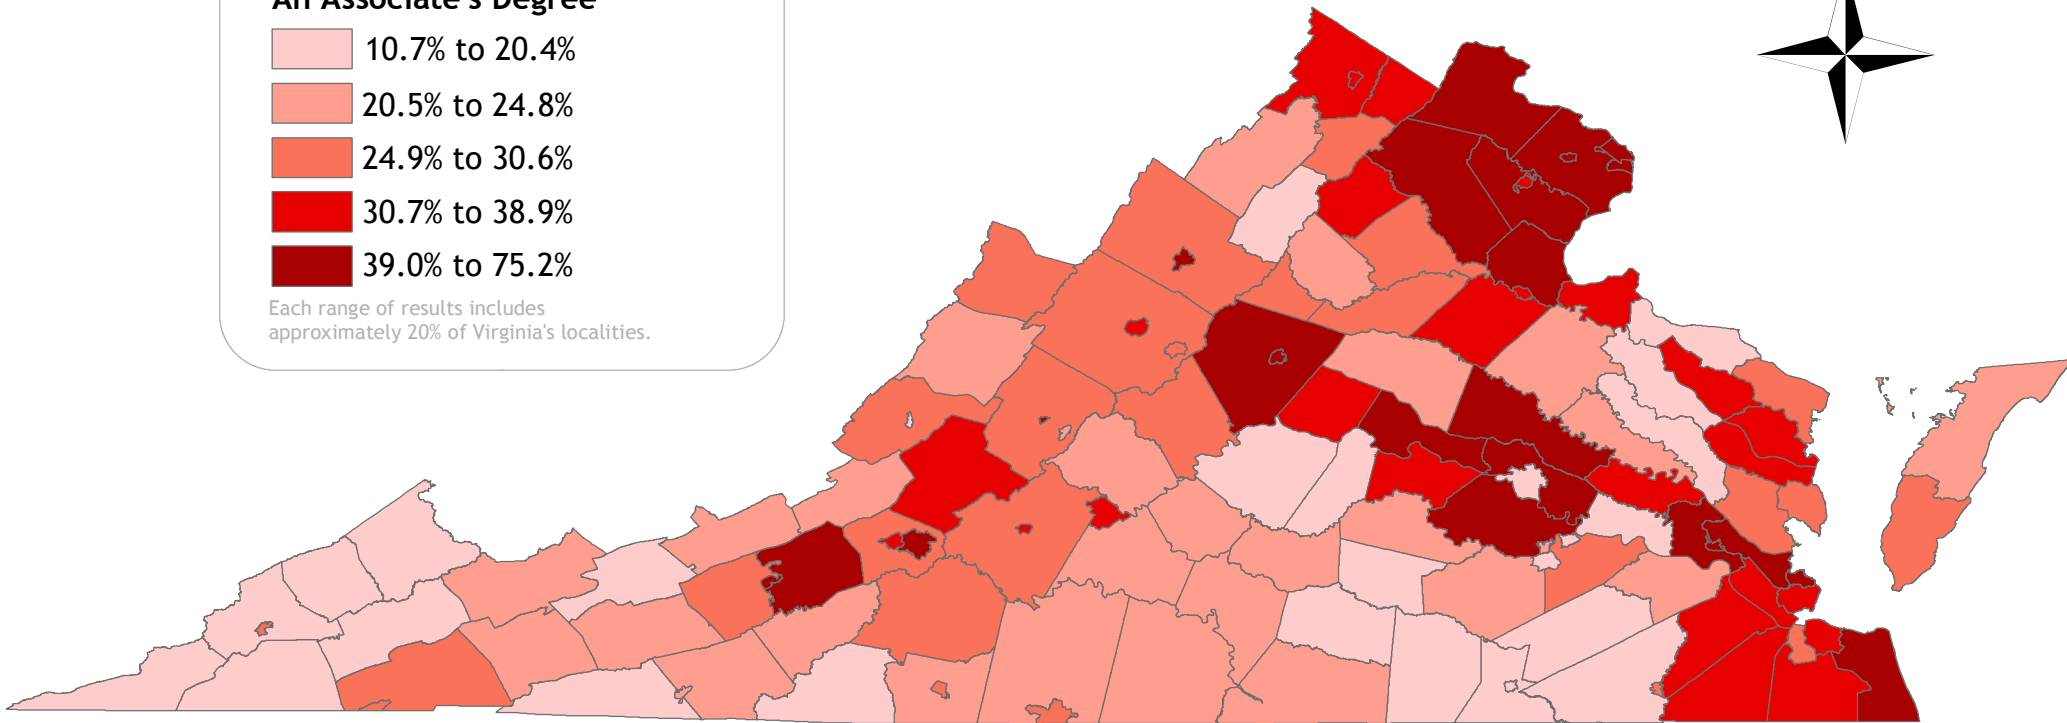

Educational Attainment (2-Year Degree or Better), 2008-2012

Percentage of Adults,
Aged 25 or Older, with at Least
An Associate's Degree

- 10.7% to 20.4%
- 20.5% to 24.8%
- 24.9% to 30.6%
- 30.7% to 38.9%
- 39.0% to 75.2%

Each range of results includes
approximately 20% of Virginia's localities.

0 40 80 160 Miles

NOTE: More information, including data sources, is available on Virginia Performs.