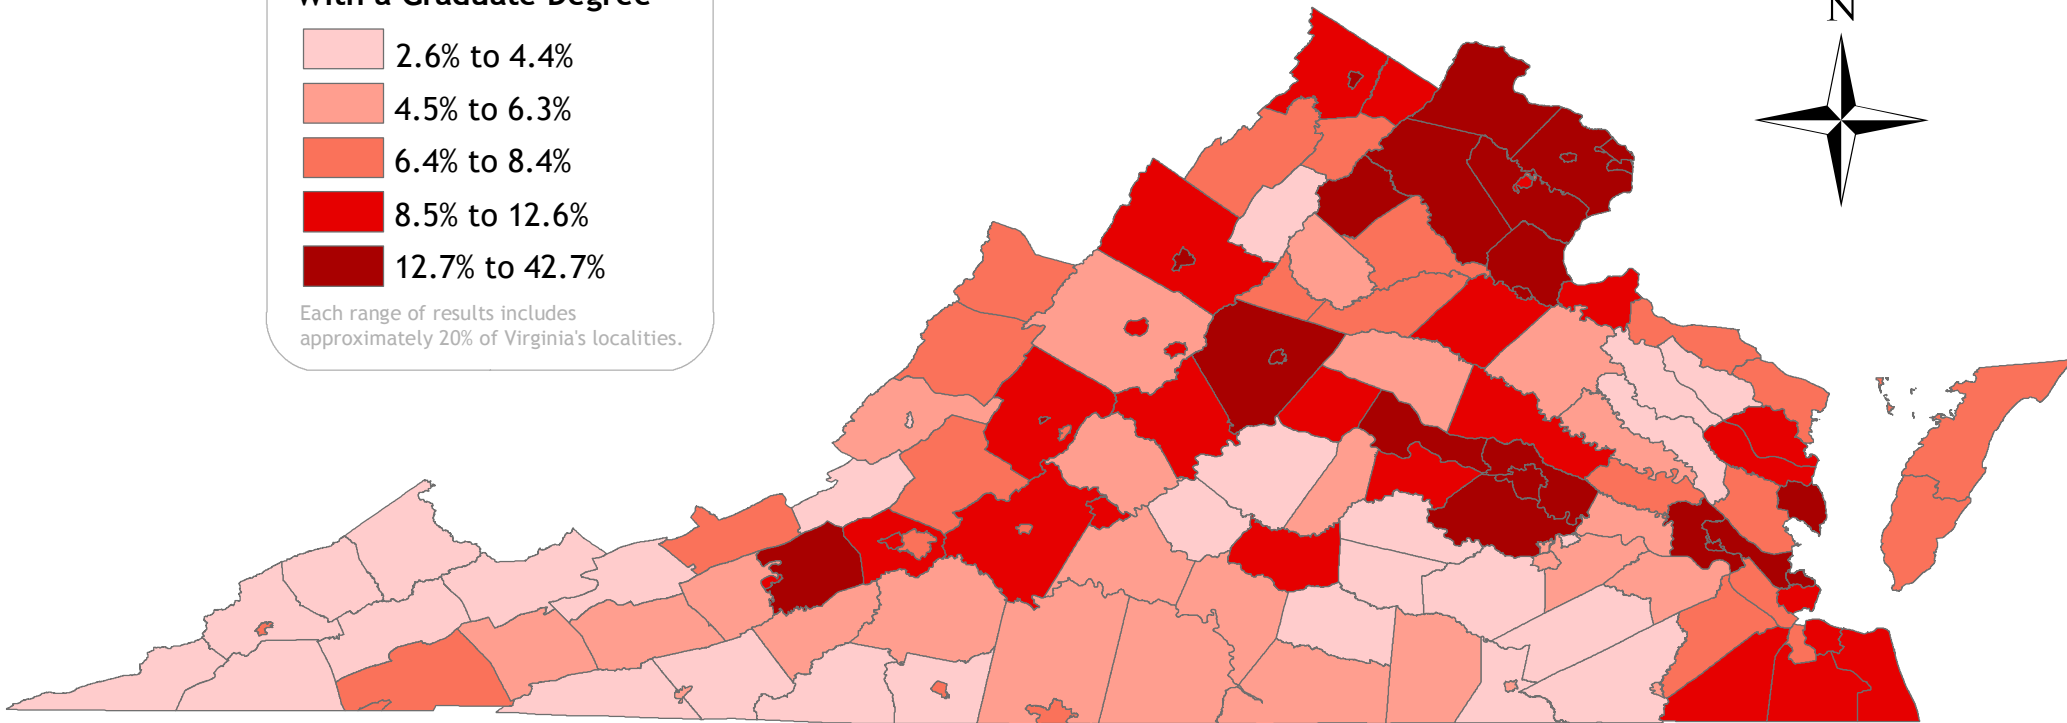

## Educational Attainment (Graduate Degree), 2008-2012

Percentage of Adults,  
Aged 25 or Older,  
With a Graduate Degree

Each range of results includes approximately 20% of Virginia's localities.

0 40 80 160 Miles

NOTE: More information, including data sources, is available on Virginia Performs.