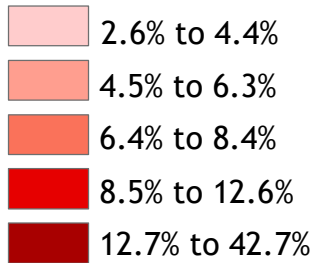

## Educational Attainment (Graduate Degree), 2008-2012

Percentage of Adults,  
Aged 25 or Older,  
With a Graduate Degree

Each range of results includes approximately 20% of Virginia's localities.

0 40 80 160 Miles