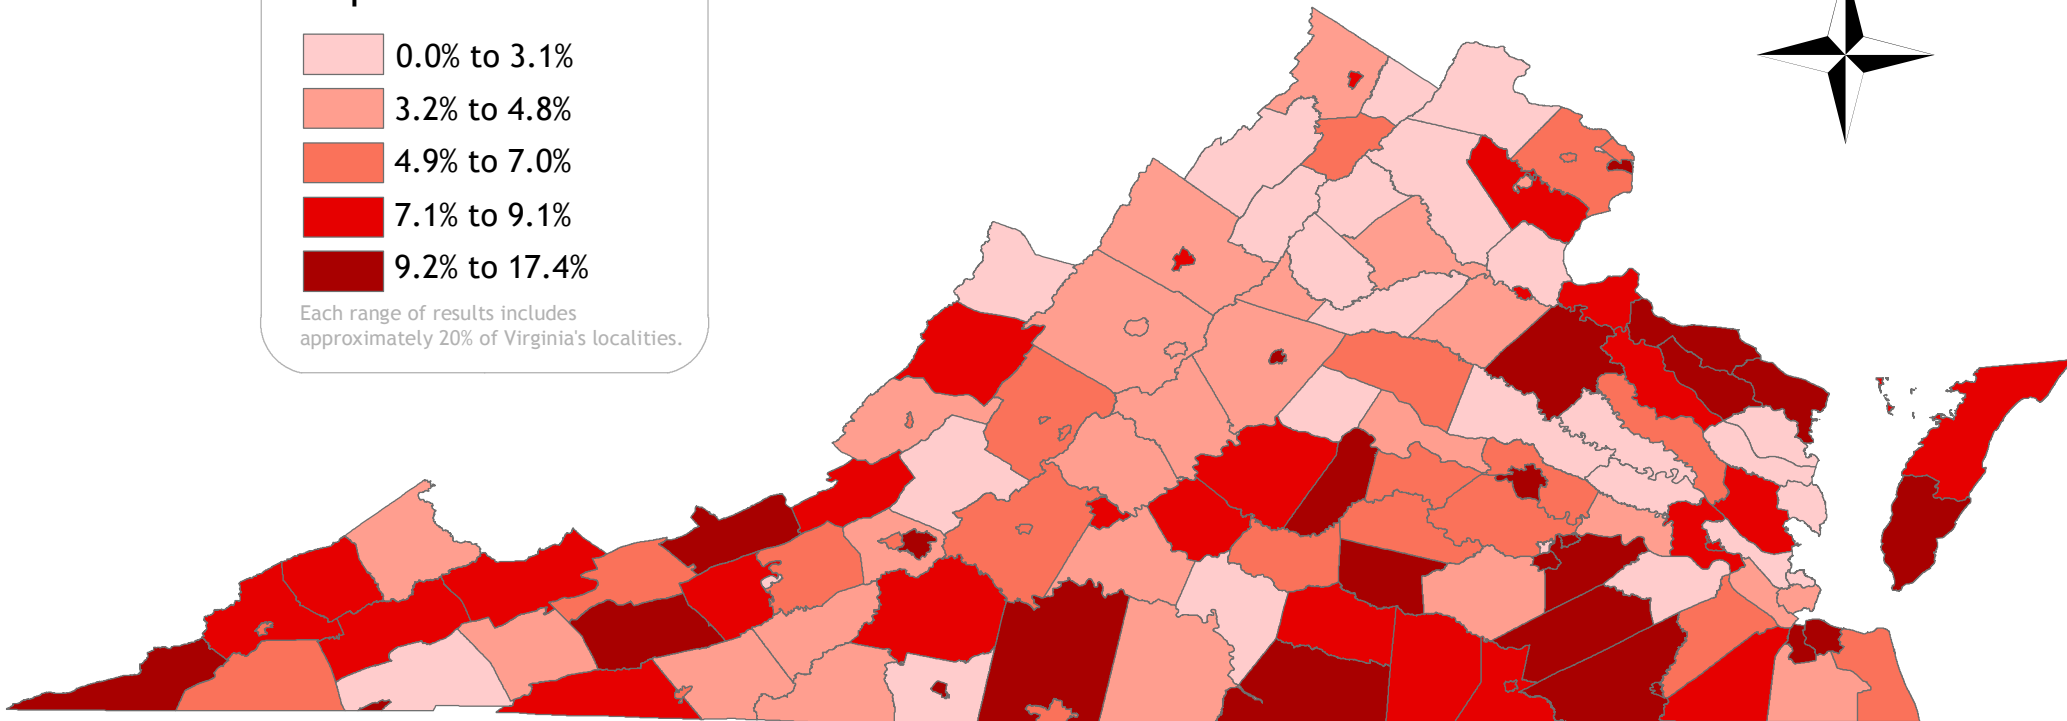

High School Dropout Rate, 2013

Public School Dropout Rate, Grades 7-12 Cohort

High School Dropout Rate

Each range of results includes approximately 20% of Virginia's localities.

NOTE: More information, including data sources, is available on Virginia Performs.