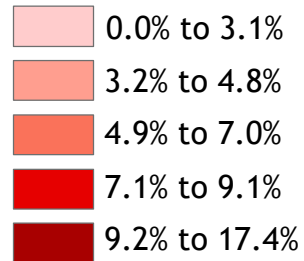

High School Dropout Rate, 2013

Public School Dropout Rate, Grades 7-12 Cohort

High School Dropout Rate

Each range of results includes approximately 20% of Virginia's localities.

NOTE: More information, including data sources, is available on Virginia Performs.