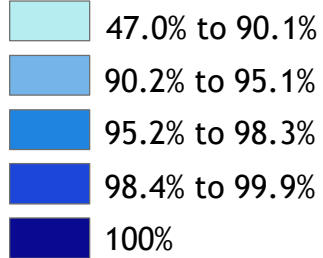

### Percentage of the Population with Access to Broadband Services

Each range of results includes approximately 20% of Virginia's localities.

NOTE: More information, including data sources, is available on Virginia Performs.