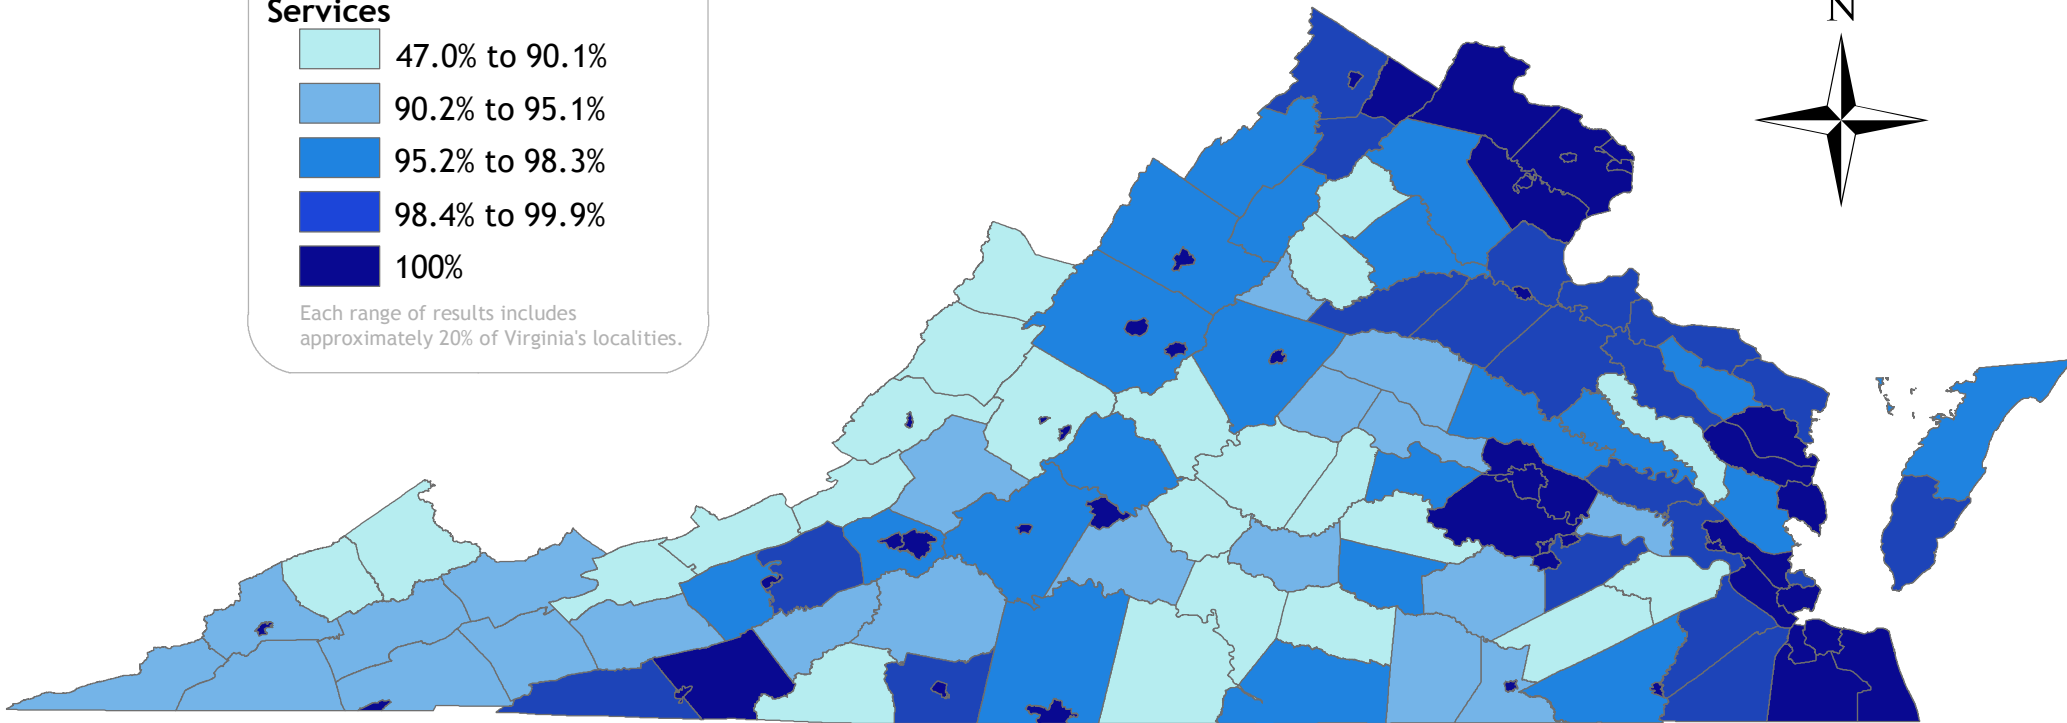

## Broadband Access, 2013

### Percentage of the Population with Access to Broadband Services

Each range of results includes approximately 20% of Virginia's localities.

NOTE: More information, including data sources, is available on Virginia Performs.