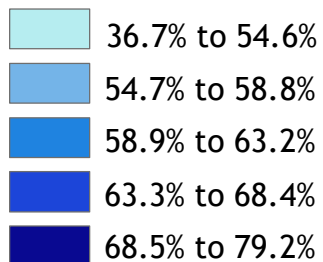

Voter Turnout, 2012

Voter Turnout as a Percentage of the Voting Age Population

Each range of results includes approximately 20% of Virginia's localities.

NOTE: More information, including data sources, is available on Virginia Performs.