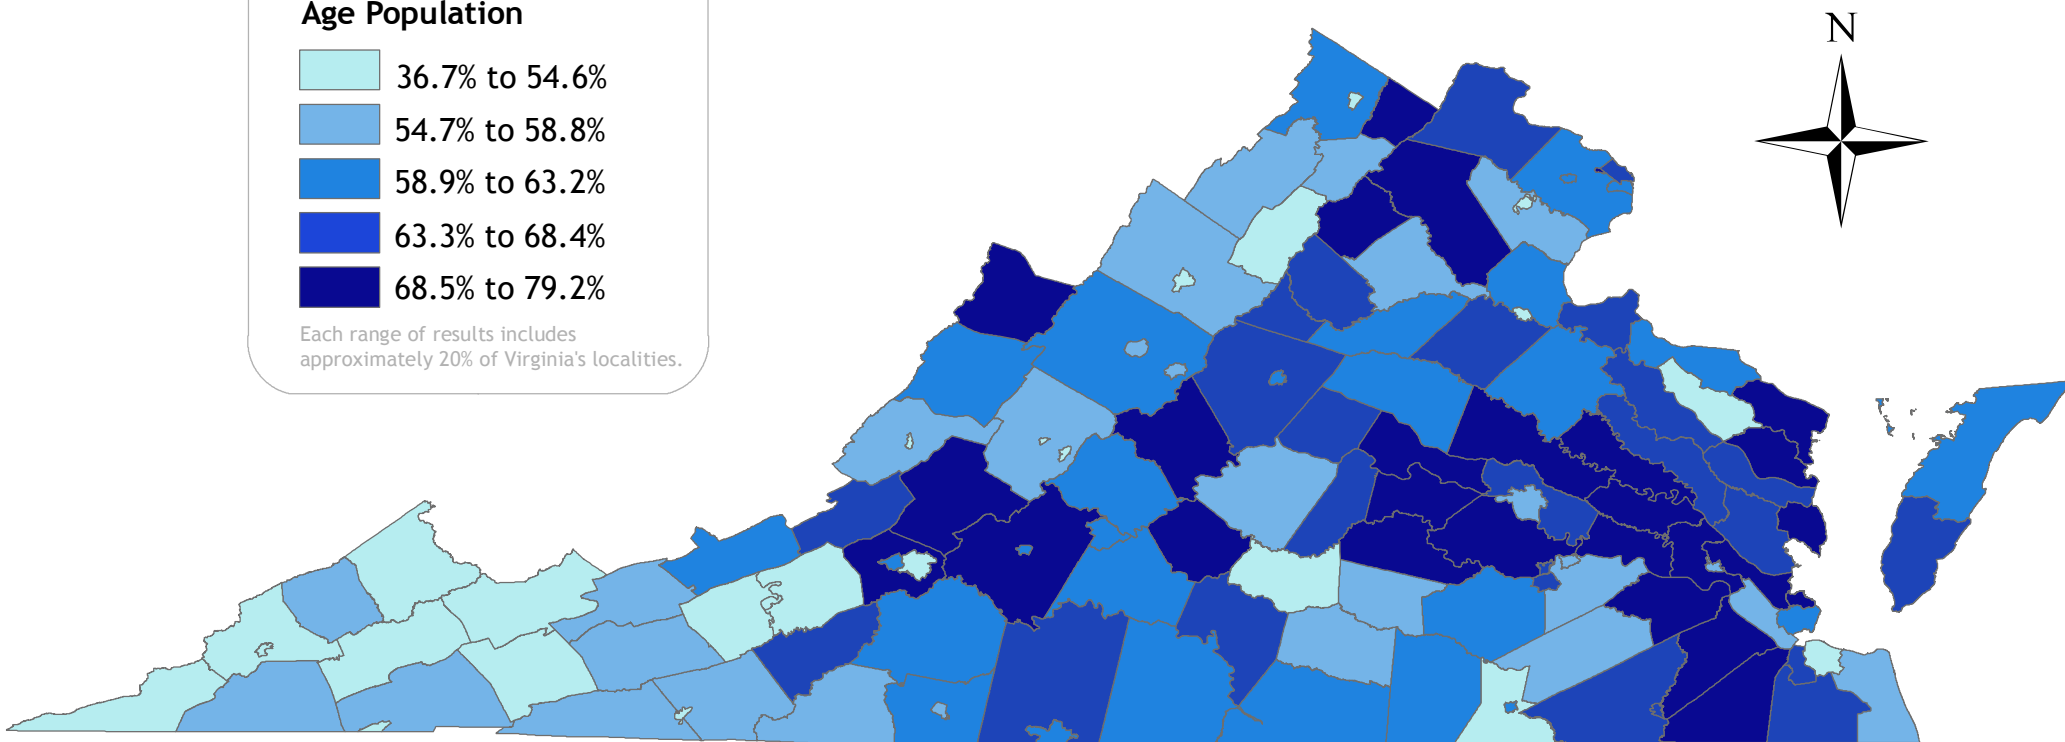

Voter Turnout, 2012

Voter Turnout as a Percentage of the Voting Age Population

Each range of results includes approximately 20% of Virginia's localities.

NOTE: More information, including data sources, is available on Virginia Performs.