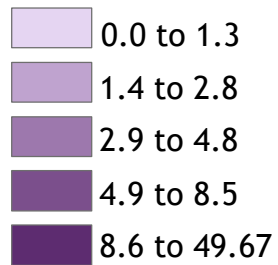

Foster Care Rates, 2013

Children in Foster Care per 1,000 Children

Each range of results includes
approximately 20% of Virginia's localities.

0 40 80 160 Miles

NOTE: More information, including data sources, is available on Virginia Performs.