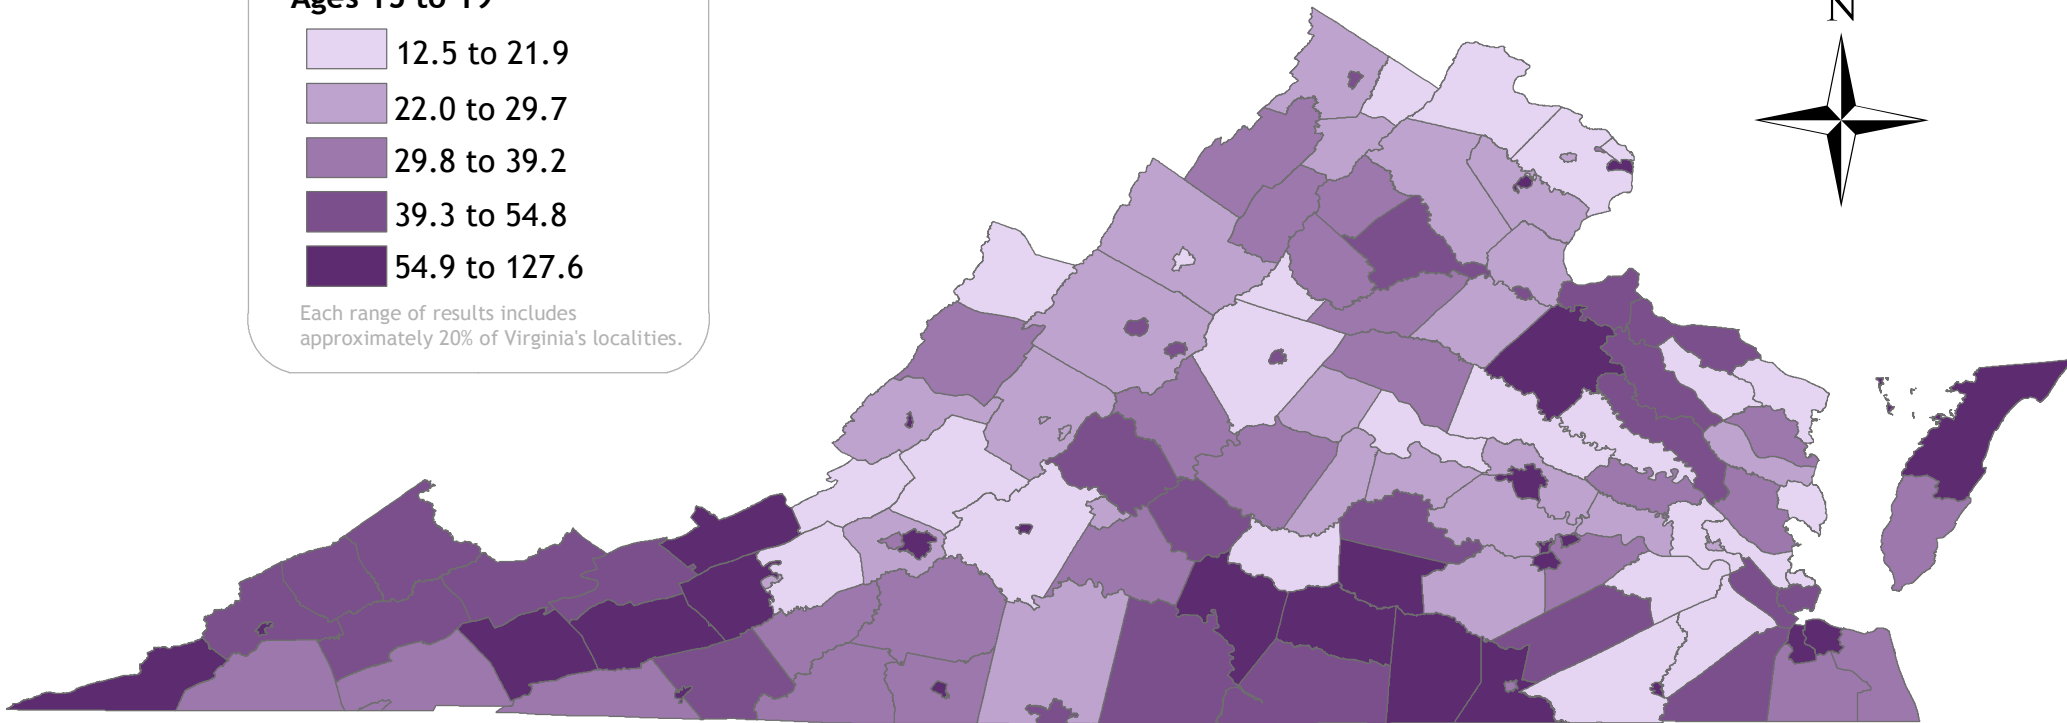

Teen Pregnancy Rate, 2012

Teen Pregnancy Rate
per 1,000 Females,
Ages 15 to 19

Each range of results includes
approximately 20% of Virginia's localities.

0 40 80 160 Miles

NOTE: More information, including data sources, is available on Virginia Performs.