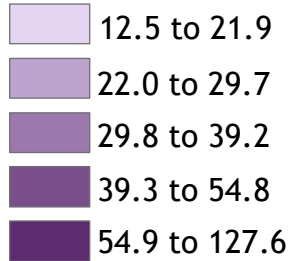

Teen Pregnancy Rate, 2012

Teen Pregnancy Rate
per 1,000 Females,
Ages 15 to 19

Each range of results includes
approximately 20% of Virginia's localities.

0 40 80 160 Miles

NOTE: More information, including data sources, is available on Virginia Performs.