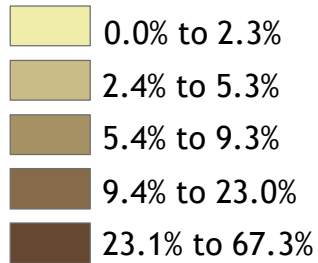

Land Preservation, 2014

Preserved Land as a Percent of Total Land

Each range of results includes approximately 20% of Virginia's localities.

NOTE: More information, including data sources, is available on Virginia Performs.