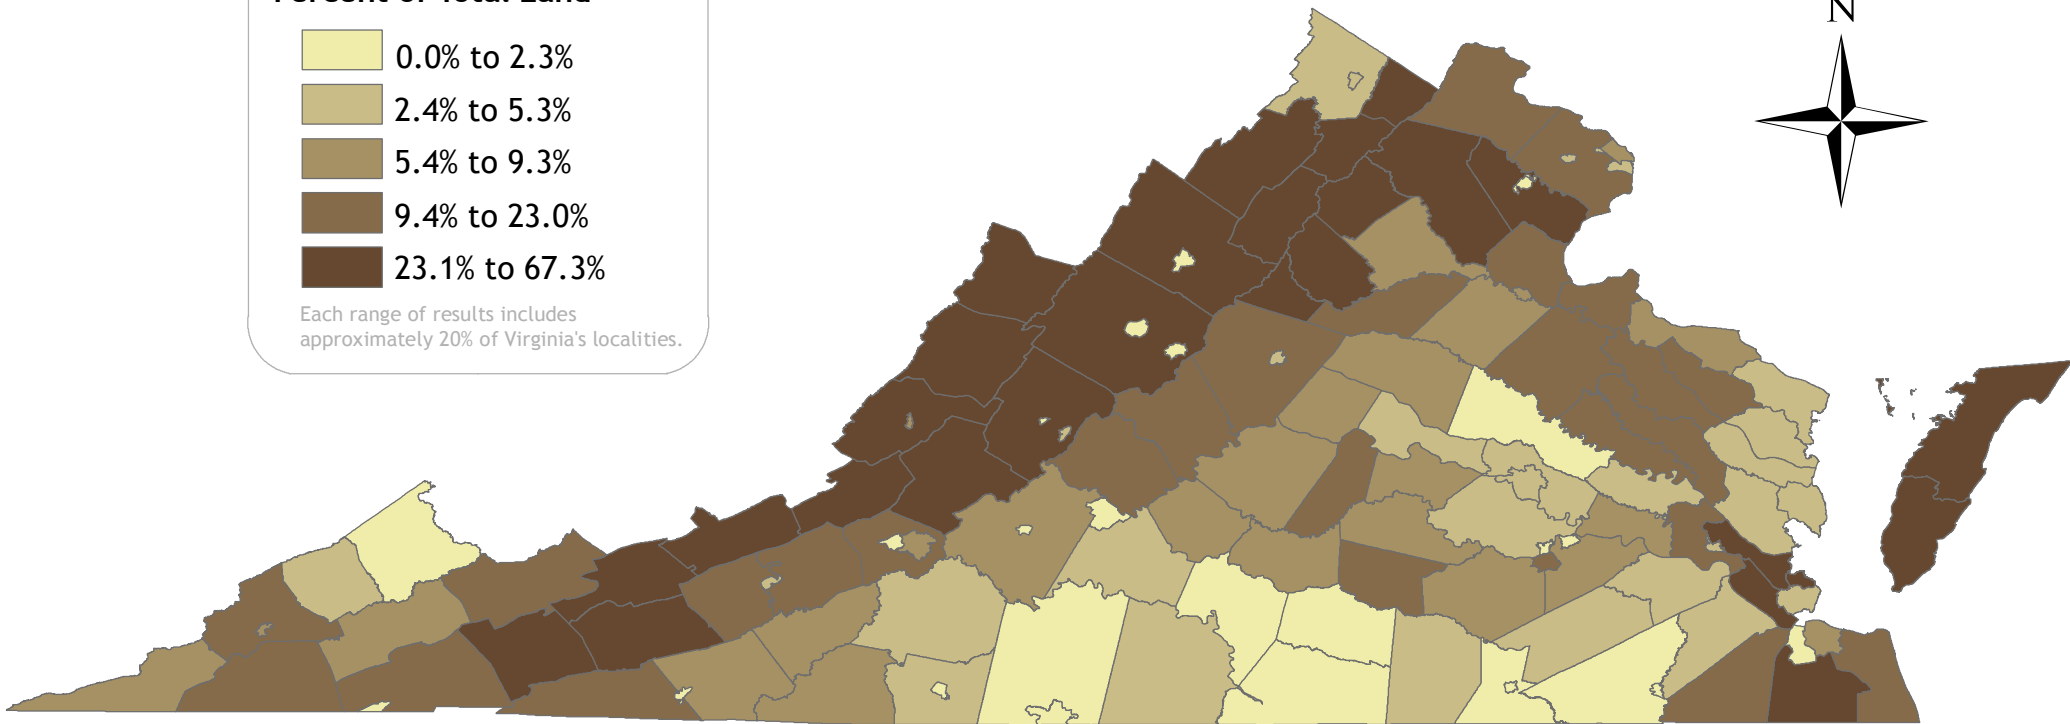

Land Preservation, 2014

Preserved Land as a Percent of Total Land

Each range of results includes approximately 20% of Virginia's localities.

NOTE: More information, including data sources, is available on Virginia Performs.