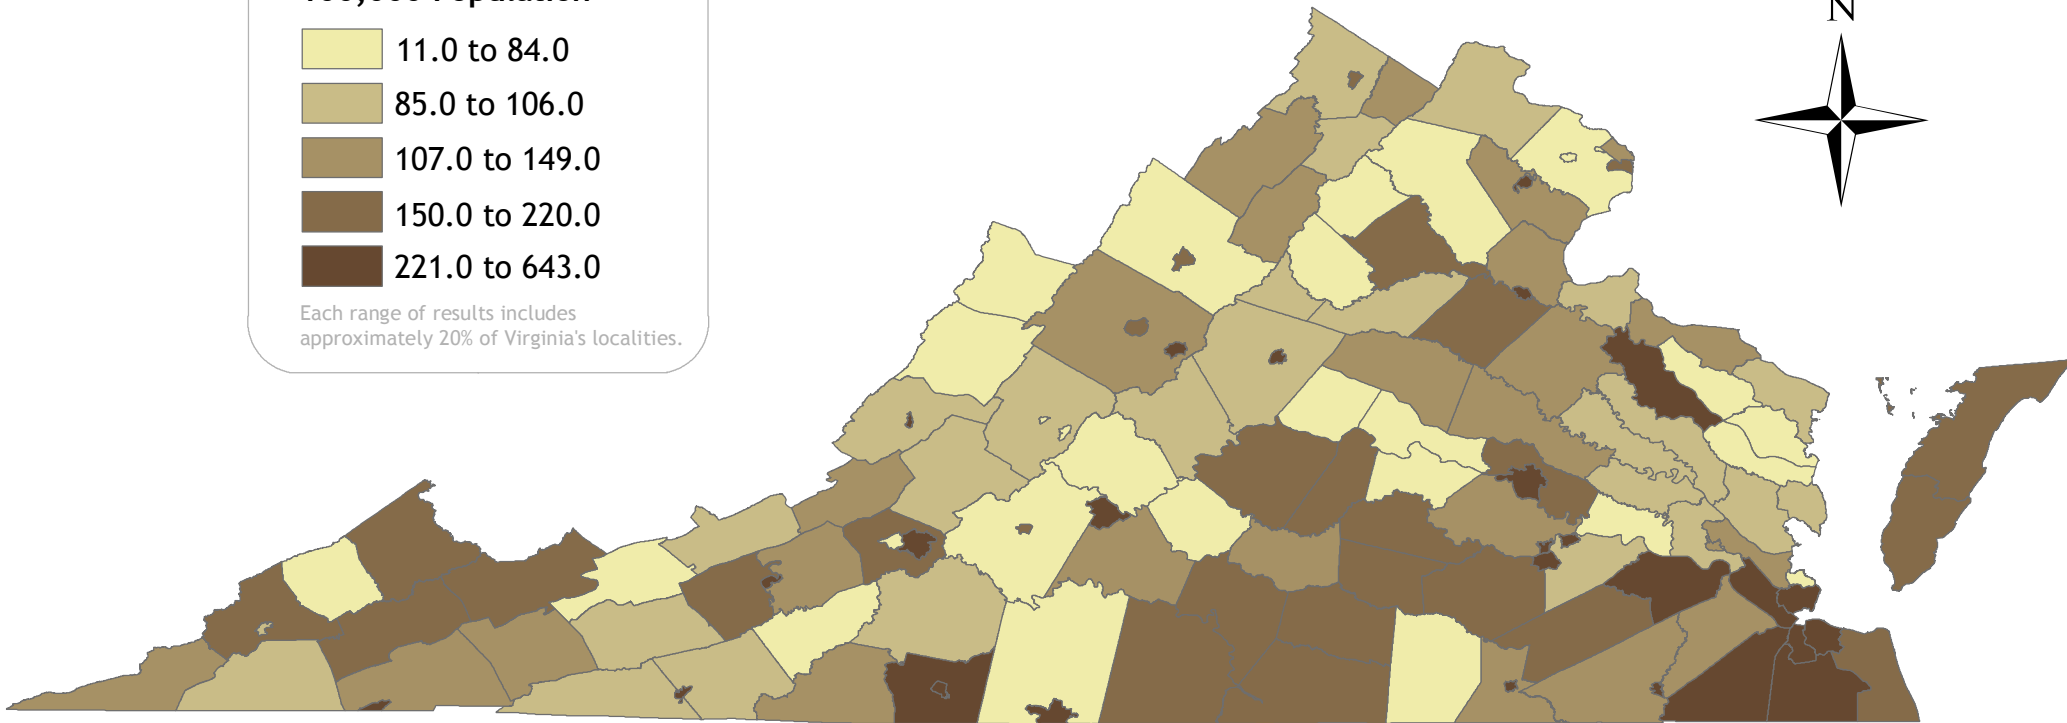

Violent Crime, 2012

Violent Crimes per 100,000 Population

Each range of results includes approximately 20% of Virginia's localities.

NOTE: More information, including data sources, is available on Virginia Performs.