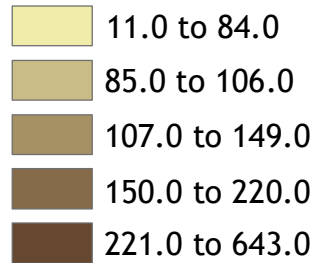

Violent Crime, 2012

Violent Crimes per 100,000 Population

Each range of results includes approximately 20% of Virginia's localities.

NOTE: More information, including data sources, is available on Virginia Performs.