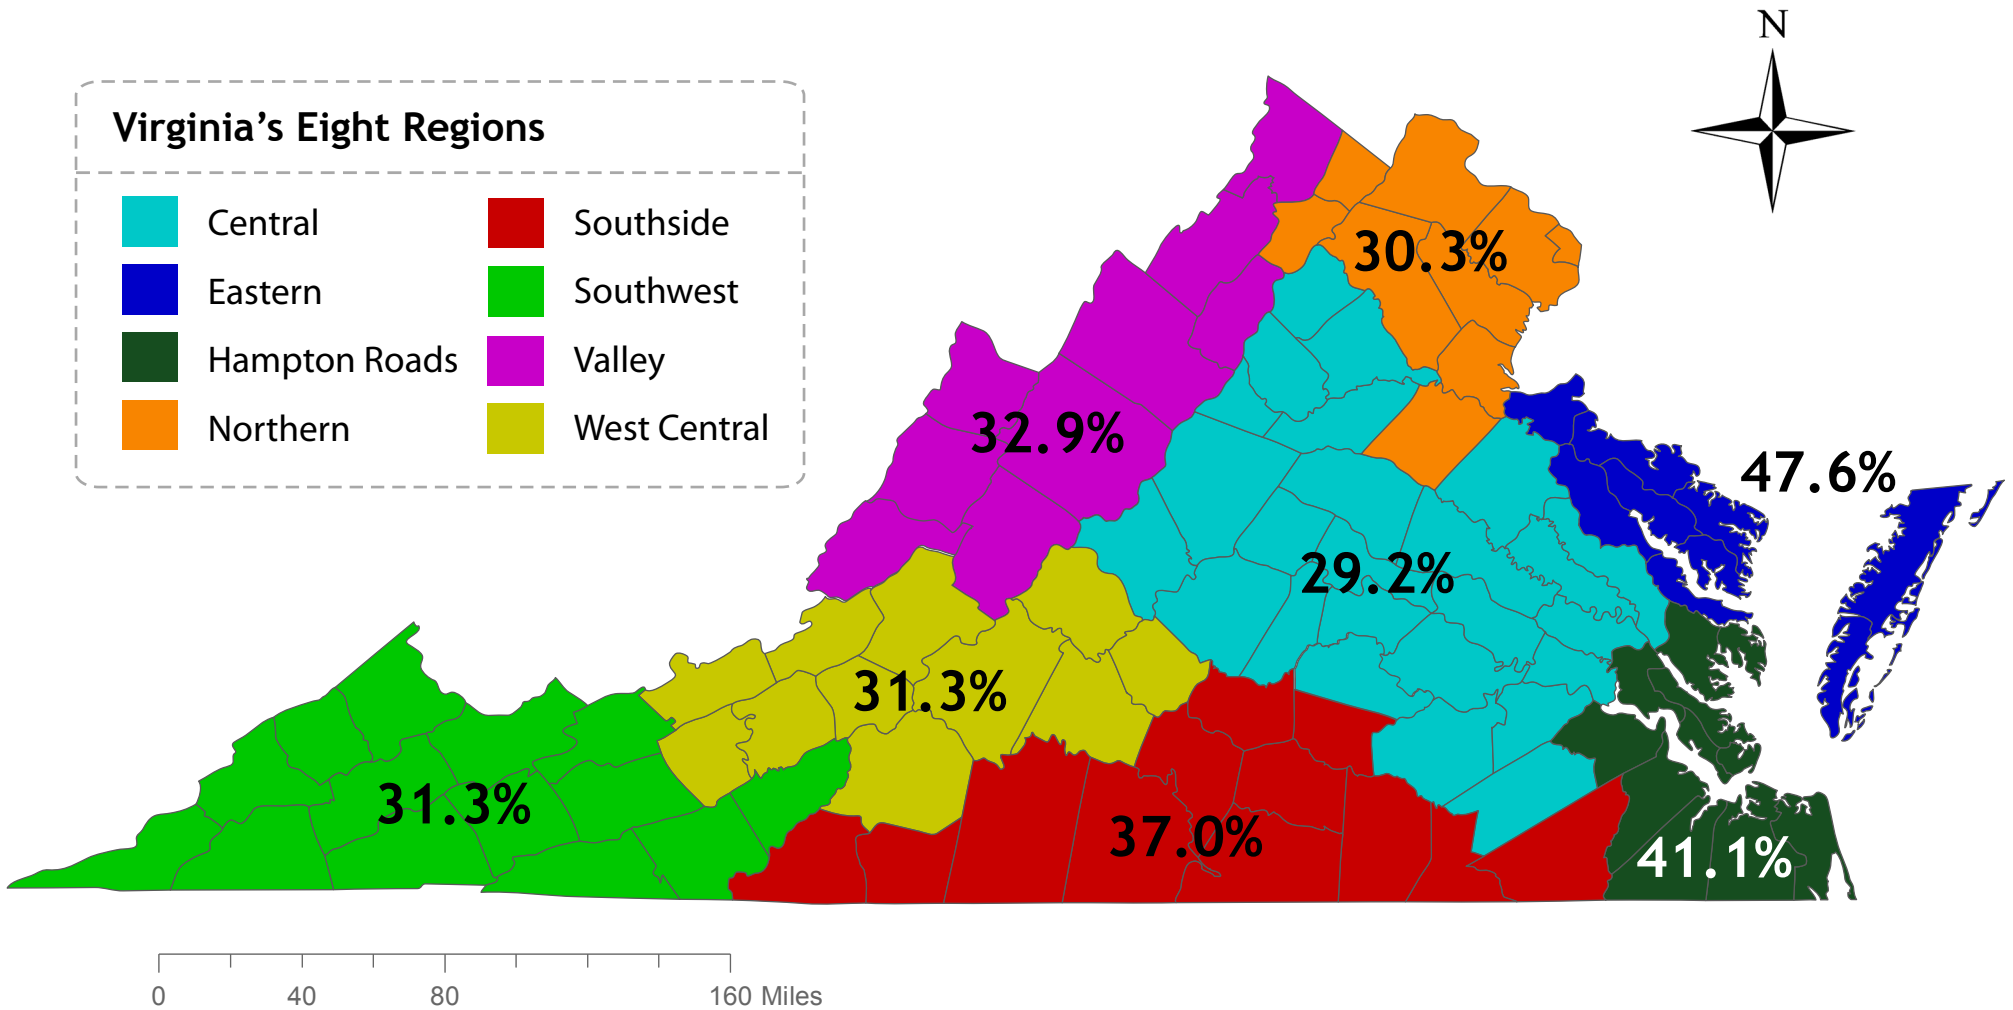

## Alcohol-Related Traffic Fatalities by Region (2012)

*Percentage of Traffic Fatalities Related to Alcohol*

NOTE: More information, including data sources, is available on Virginia Performs.