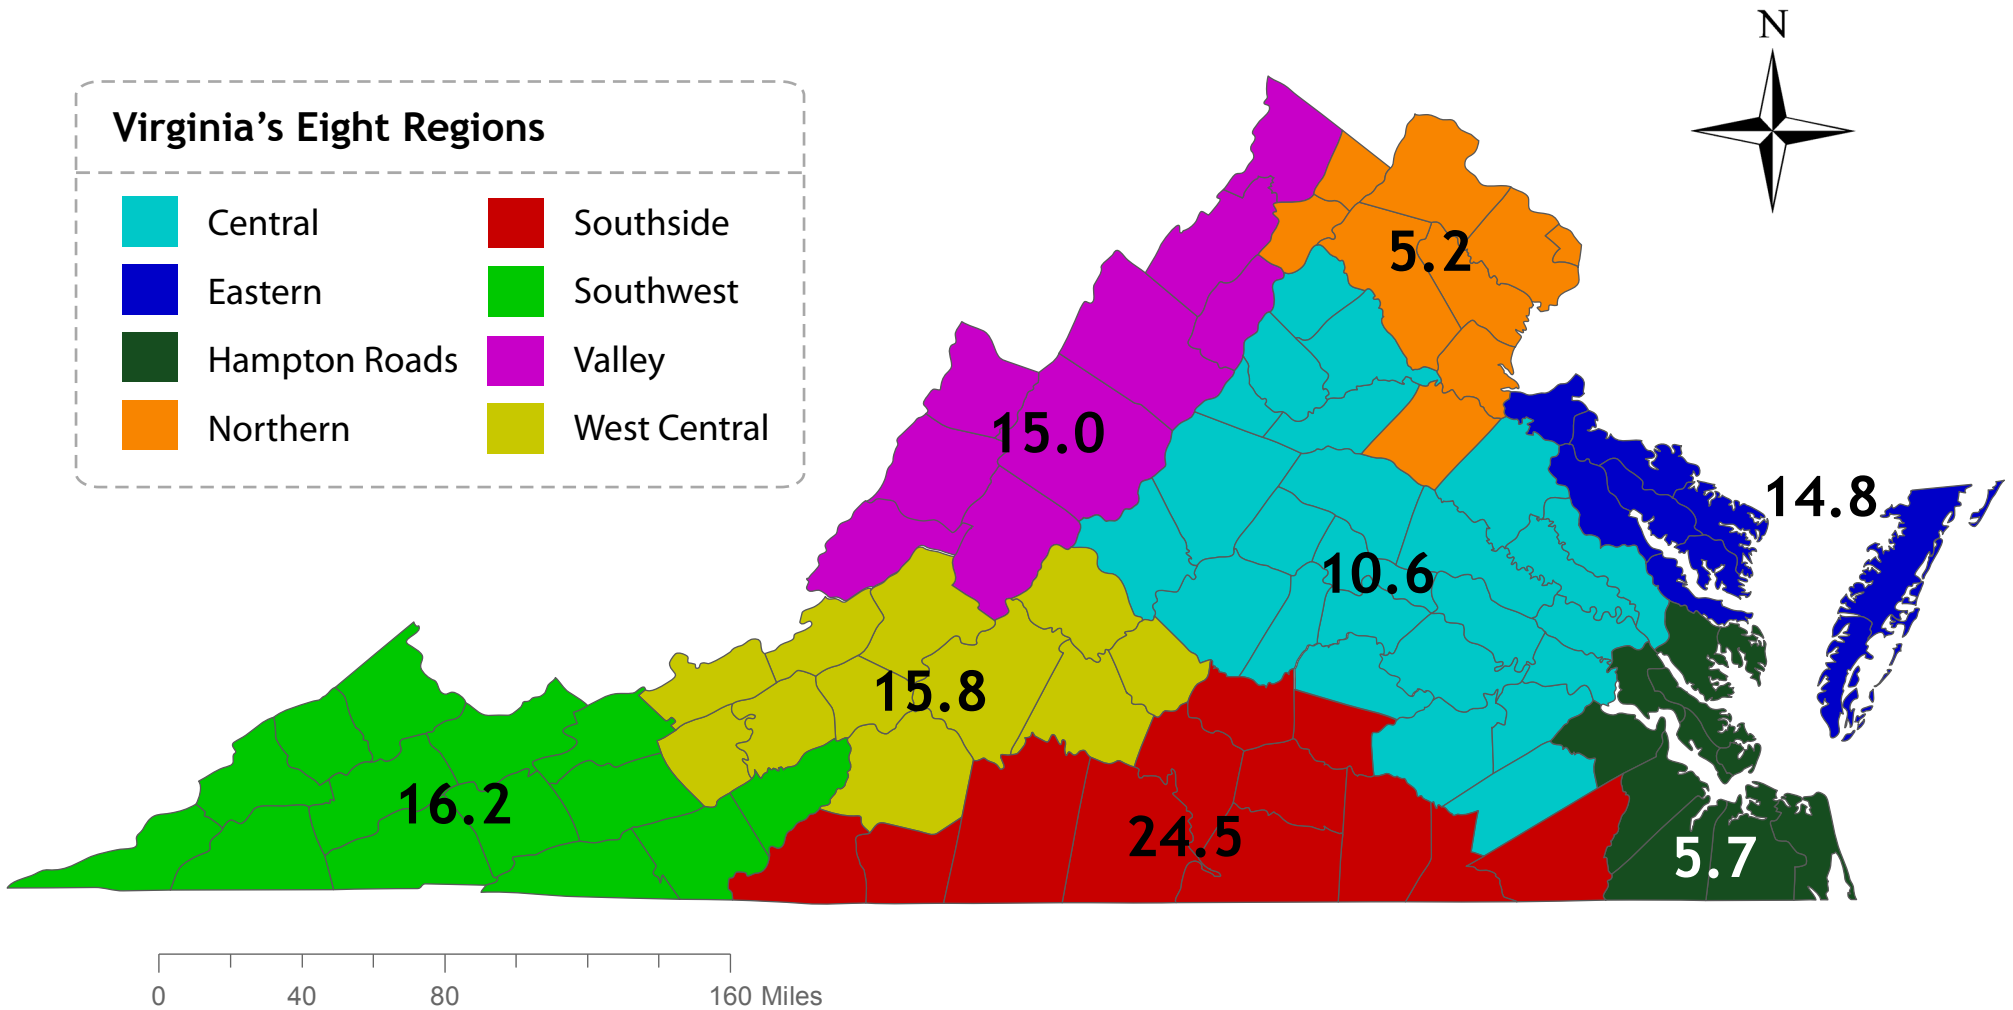

Traffic Fatalities by Region (2012)

Traffic Fatalities per 100,000 Population

NOTE: More information, including data sources, is available on Virginia Performs.