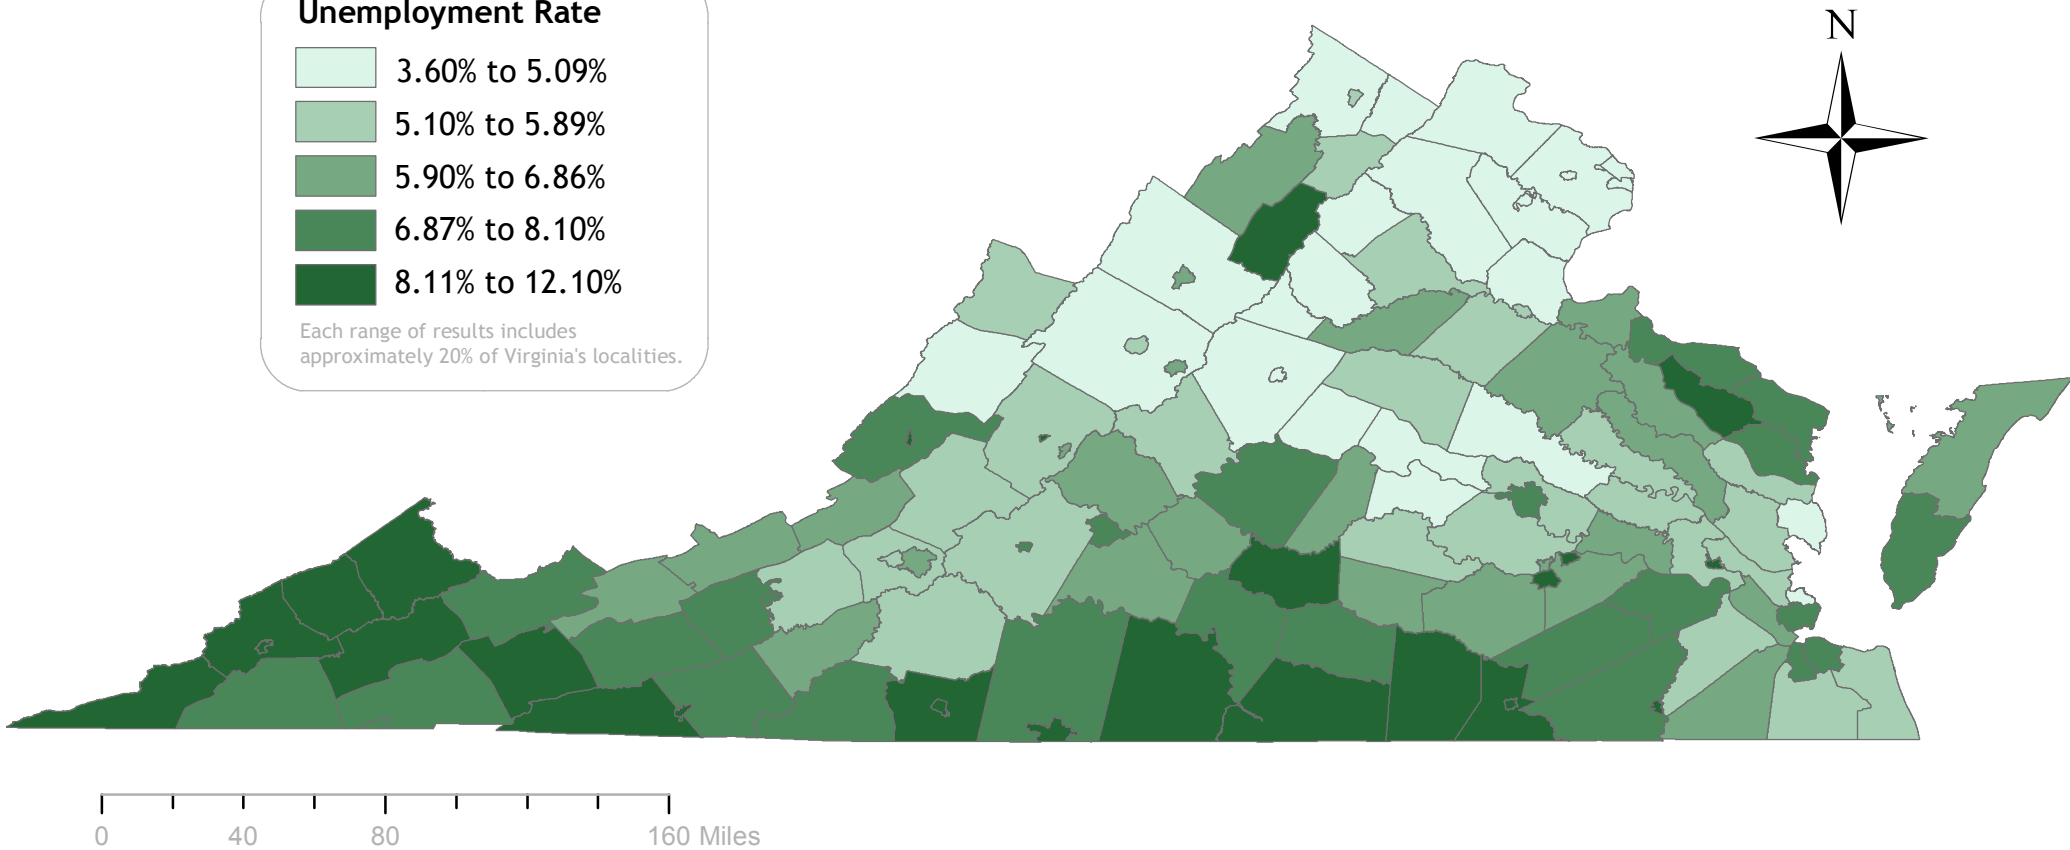

Unemployment Rate, 2013

Unemployment Rate

- 3.60% to 5.09%
- 5.10% to 5.89%
- 5.90% to 6.86%
- 6.87% to 8.10%
- 8.11% to 12.10%

Each range of results includes approximately 20% of Virginia's localities.

NOTE: More information, including data sources, is available on Virginia Performs.