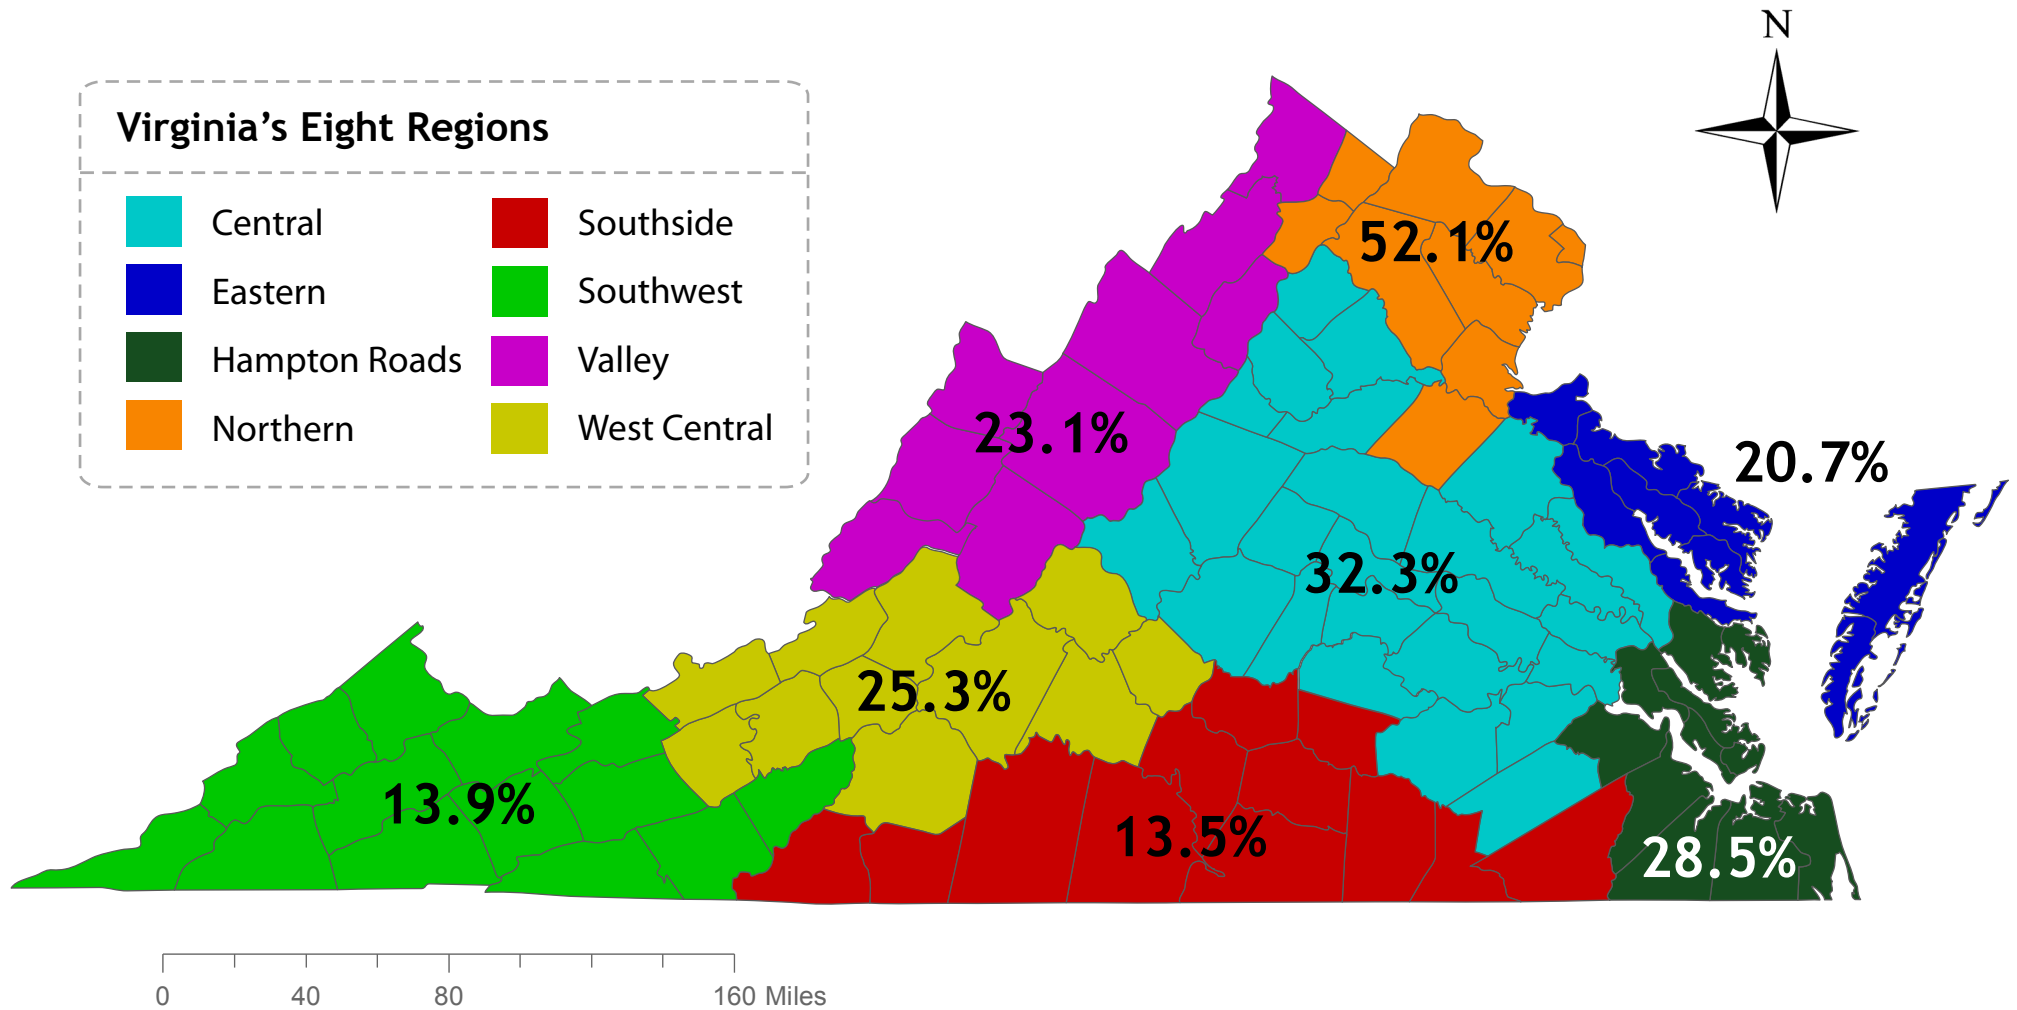

Educational Attainment by Region (2008-2012)

Percentage of Adults Age 25 or Older With at Least a Bachelor's Degree

NOTE: More information, including data sources, is available on Virginia Performs.